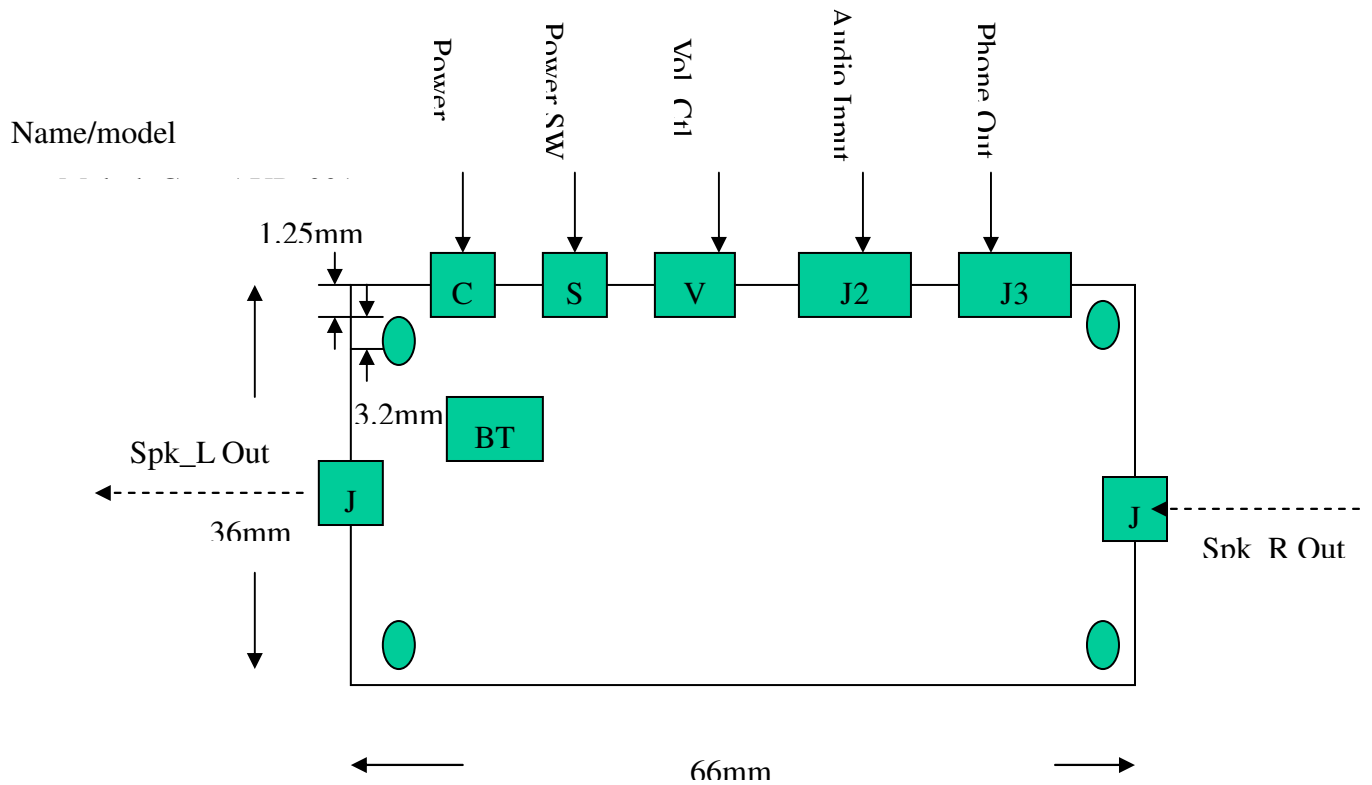

TING CHIN INDUSTRIAL CO., LTD.

248 Yi Lin Rd.
Jen De Shang 717
Tainan Taiwan R.O.C.
Tel: 886-6-2703131
Fax: 886-6-2701888
<http://www.tingchin.com.tw>
E-Mail: chen@tingchin.com.tw

Product Specifications

1. Architecture diagram